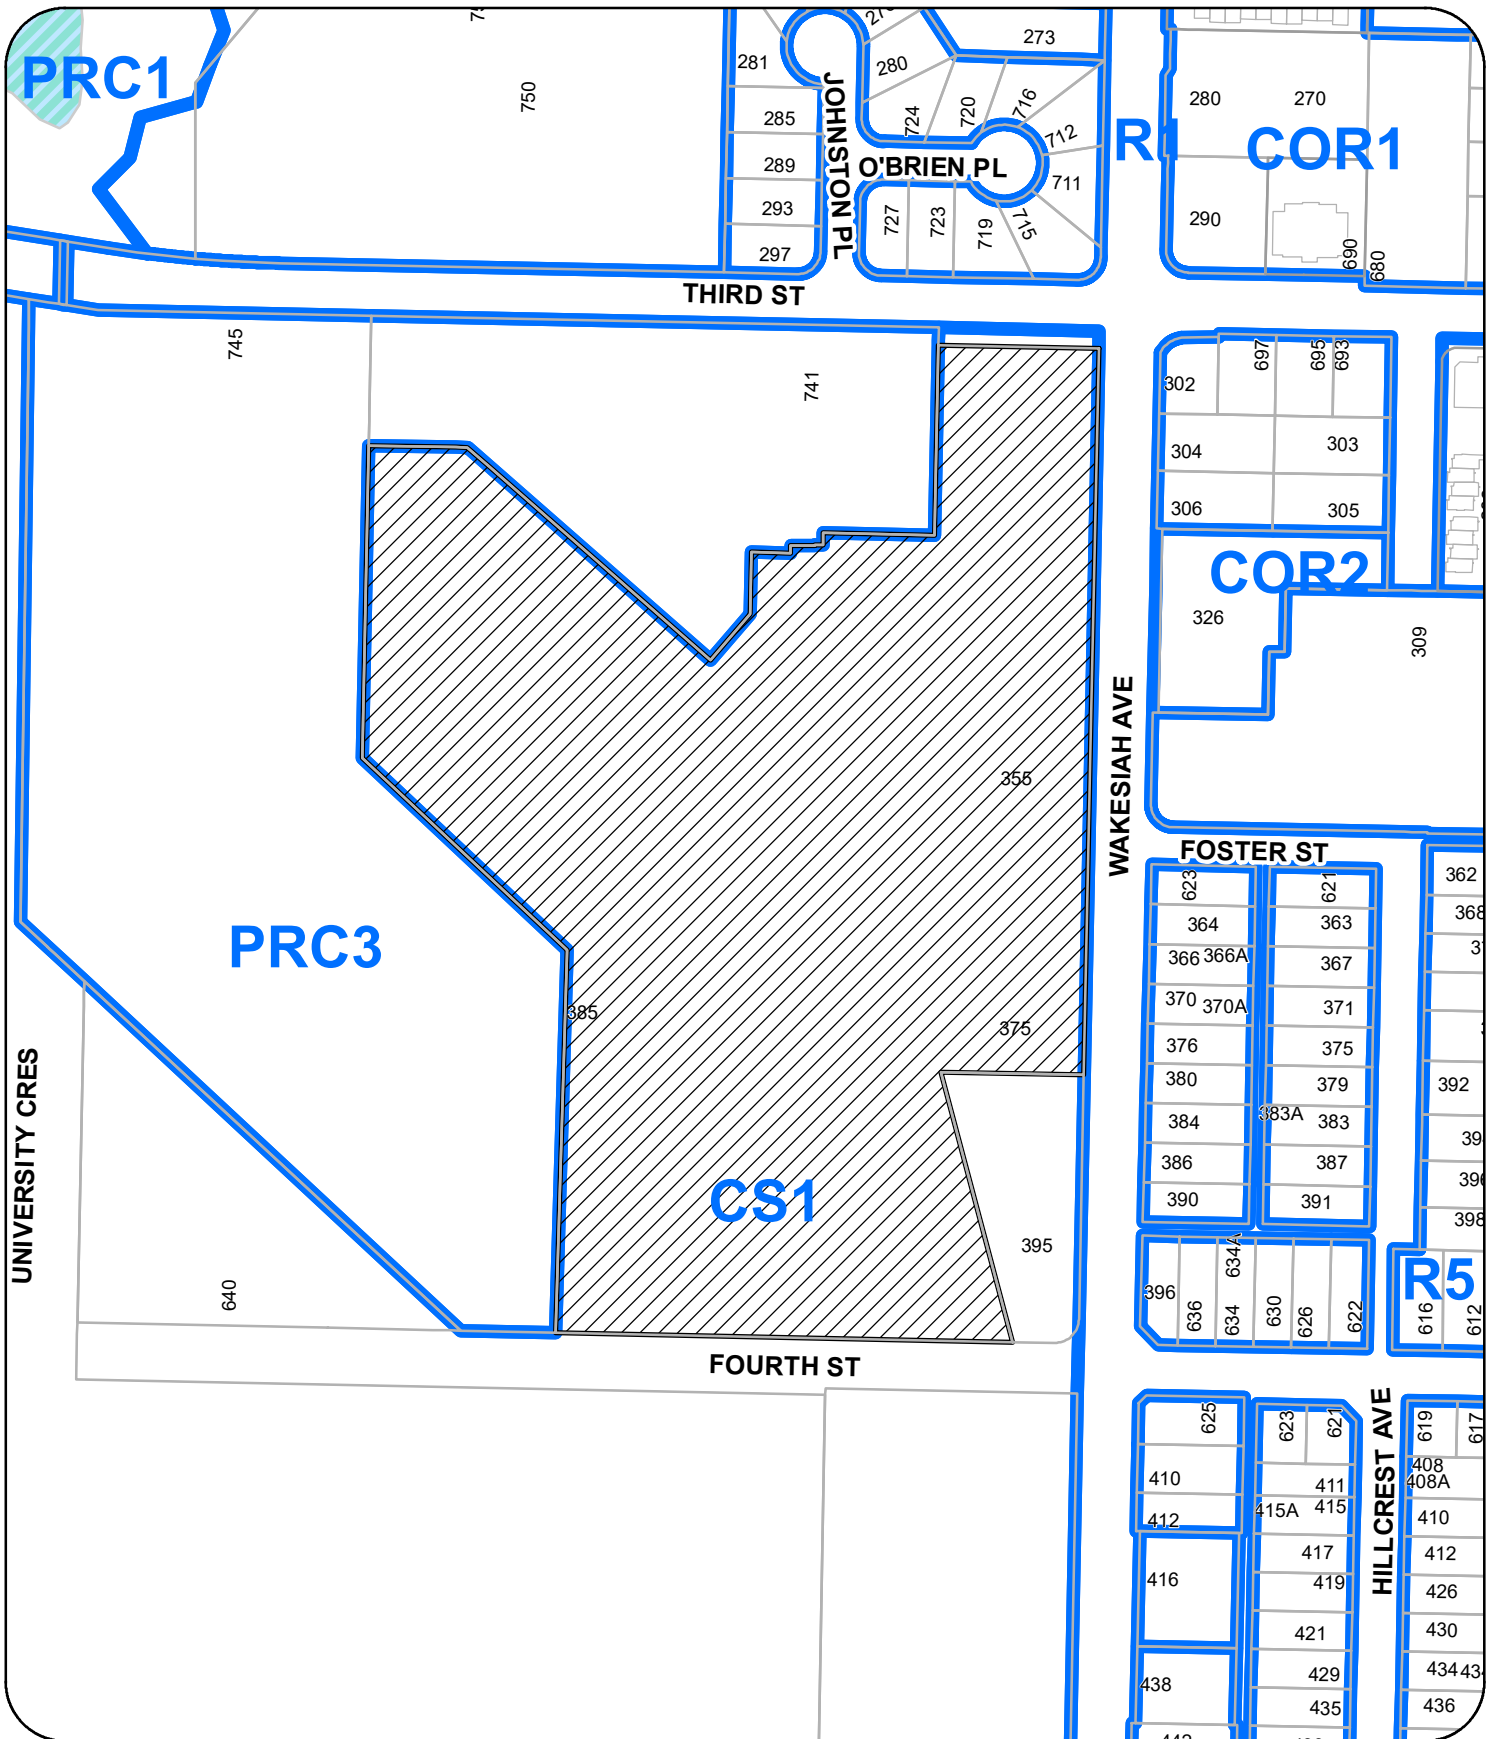

SUBJECT PROPERTY MAP

355 WAKESIAH AVENUE